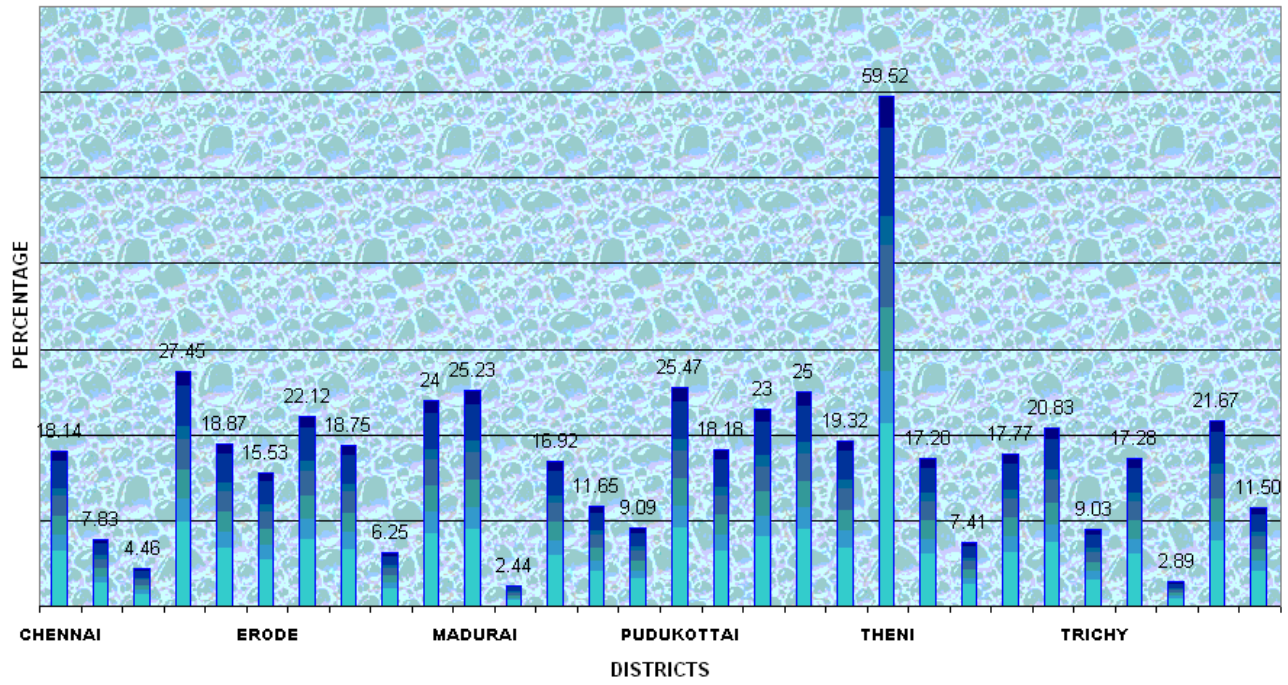

MAIN FEATURES OF THE SCHOOLS INSPECTED

5. SCHOOLS WITHOUT TOILET FACILITY