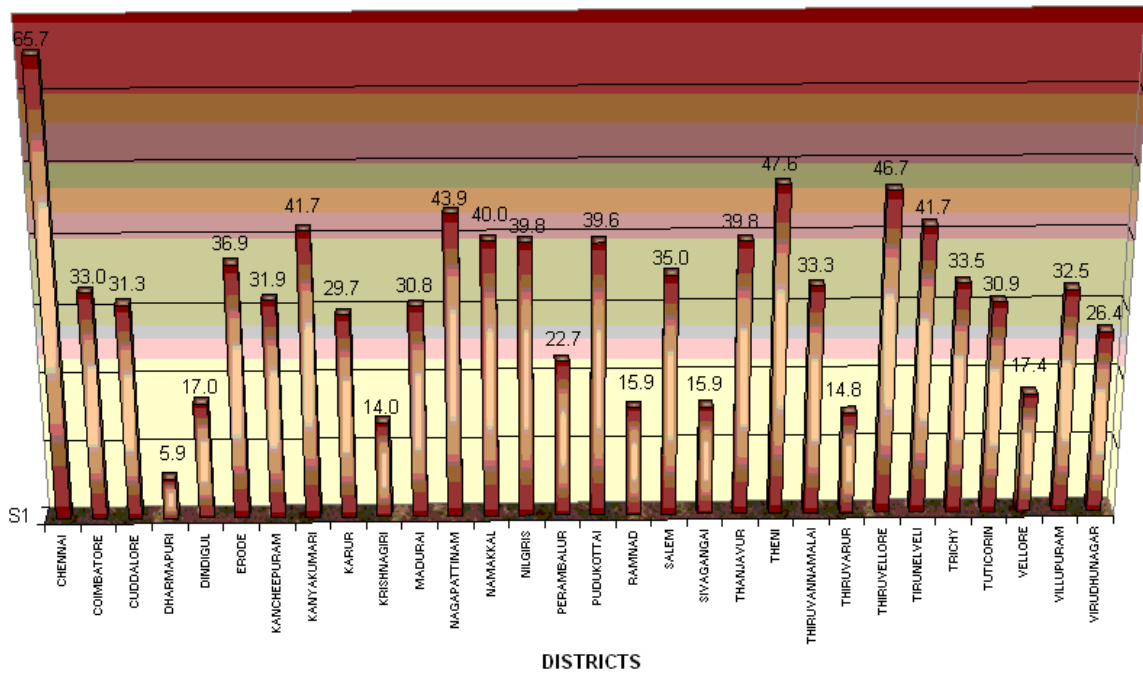

MAIN FEATURES OF THE SCHOOLS INSPECTED

4. SCHOOLS WITHOUT PLAYGROUND