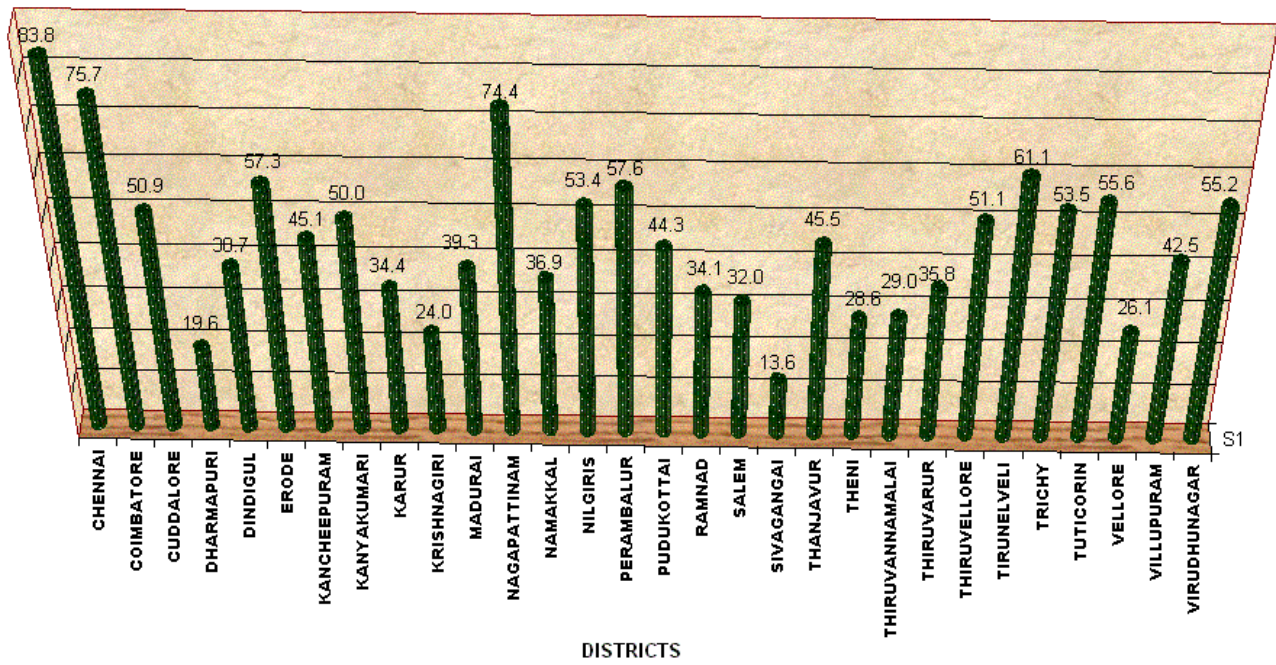

MAIN FEATURES OF THE SCHOOLS INSPECTED

1. UNRECOGNIZED SCHOOLS

MAIN FEATURES OF THE SCHOOLS INSPECTED

2. MORE THAN ONE SCHOOL IN THE SAME PERMISES

MAIN FEATURES OF THE SCHOOLS INSPECTED

3. SCHOOLS WITHOUT BUILDING LICENCE

CATEGORIZATION OF SCHOOLS INSPECTED
GOOD, BAD, INDIFFERENT
DISTRICT : TRICHY

CATEGORIZATION OF SCHOOLS INSPECTED
GOOD, BAD, INDIFFERENT
DISTRICT : TIRUNELVELI

CATEGORIZATION OF SCHOOLS INSPECTED
GOOD, BAD, INDIFFERENT
DISTRICT : TUTICORIN