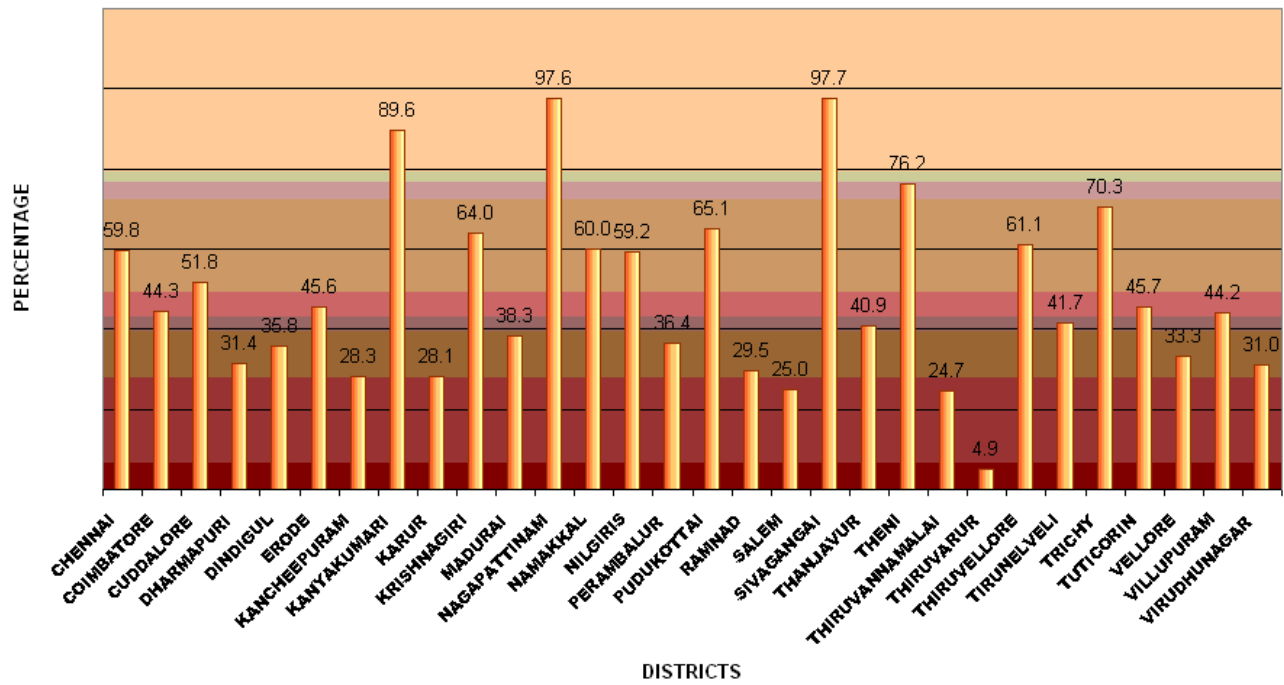

MAIN FEATURES OF THE SCHOOLS INSPECTED

4. SCHOOLS WITHOUT PLAYGROUND

MAIN FEATURES OF THE SCHOOLS INSPECTED

5. SCHOOLS WITHOUT TOILET FACILITY

MAIN FEATURES OF THE SCHOOLS INSPECTED

6. SCHOOLS WITH UNSAFE WIRING

CATEGORIZATION OF SCHOOLS INSPECTED
GOOD, BAD, INDIFFERENT
DISTRICT : CHENNAI

CATEGORIZATION OF SCHOOLS INSPECTED
GOOD, BAD, INDIFFERENT
DISTRICT : COIMBATORE

CATEGORIZATION OF SCHOOLS INSPECTED
GOOD, BAD, INDIFFERENT
DISTRICT : CUDDALORE